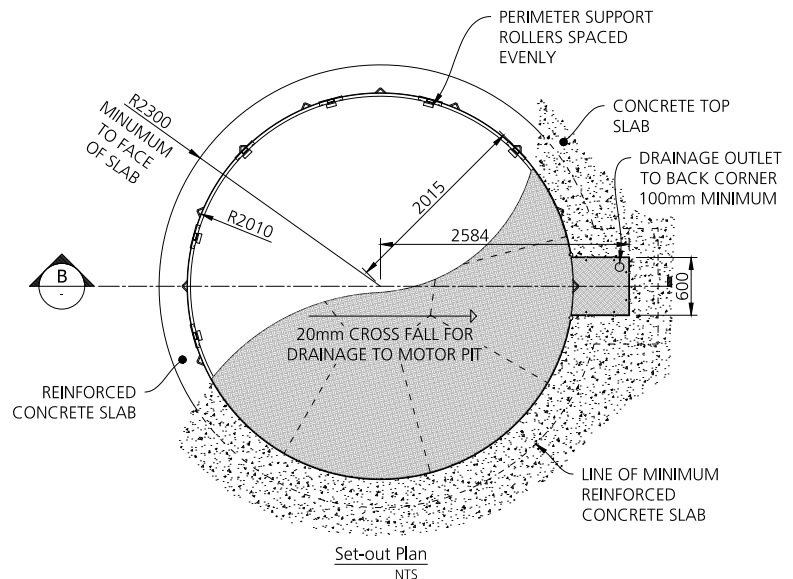

Product Summary

VT-3

Turntable Diameter: 4.0m

Turntable Capacity: 4.0 ton

Frame Finish: Hot dipped galvanised

Deck Finish: Galvanised chequerplate

Turntable Controls: Motorised as standard, forward/reverse with manual push button and remote control.

Brief Description: This rotating car turntable is the perfect parking solution for any sedan or 4WD vehicle. In fact, difficult parking in limited spaces is now as easy as the press of a button. This motorised turntable will quietly rotate your cars up to 360° and remote controls are available for all models. Your parking problems will be solved and a galvanised finish gives you a hardwearing framework that will stay rust-free.