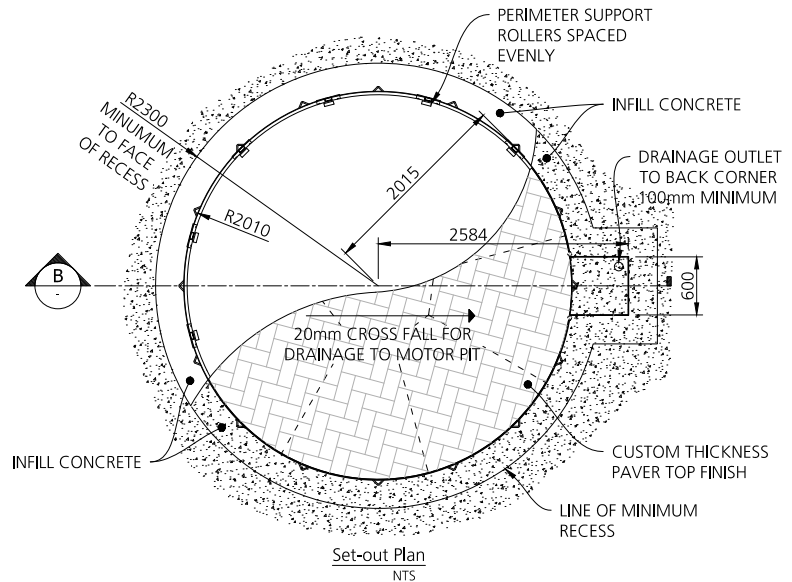

Product Summary

VT-14

Turntable Diameter: 4.0m

Turntable Capacity: 4.0 ton

Frame Finish: Hot dipped galvanised

Deck Finish: Paver provision for custom depth

Turntable Controls: Motorised as standard, forward/reverse with manual push button and remote control.

Brief Description: This rotating car turntable is the perfect parking solution for any sedan or 4WD vehicle. In fact, difficult parking in limited spaces is now as easy as the press of a button. This motorised turntable will quietly rotate your cars up to 360° and remote controls are available for all models. A parking solution that is also beautiful to look at, the paver finish can be customised to blend into the surrounding environment or become a feature of your design.