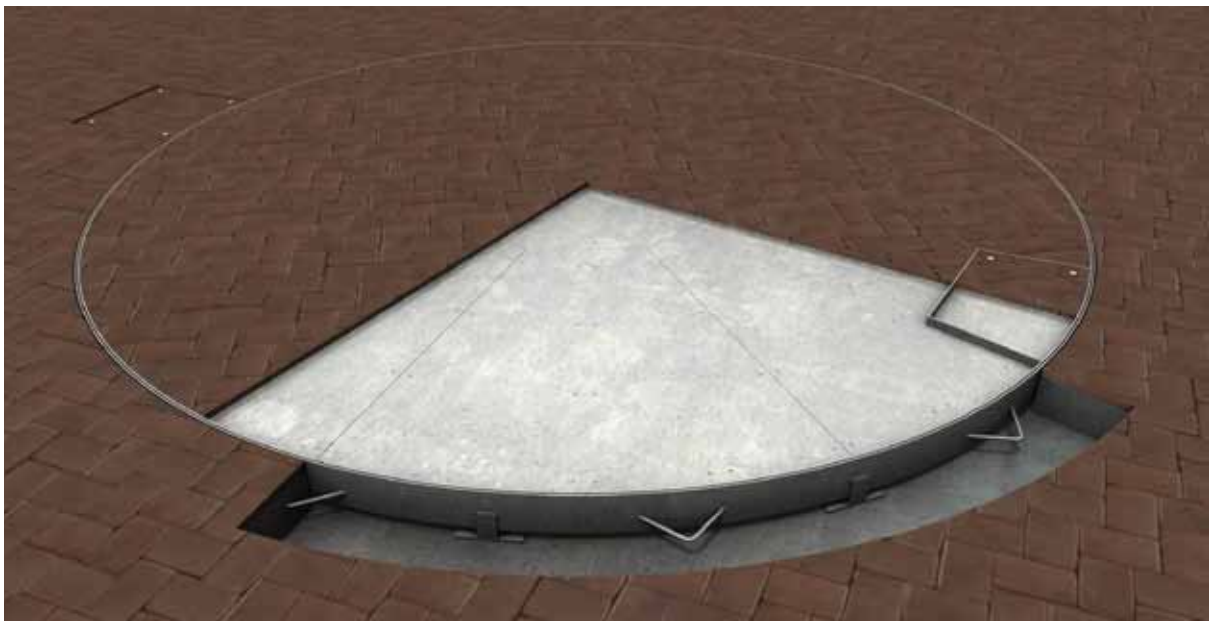

Product Summary

VT-14

Turntable Diameter: 4.0m

Turntable Capacity: 4.0 ton

Frame Finish: Hot dipped galvanised

Deck Finish: Paver provision for custom depth

Turntable Controls: Motorised as standard, forward/reverse with manual push button and remote control.

Brief Description: This rotating car turntable is the perfect parking solution for any sedan or 4WD vehicle. In fact, difficult parking in limited spaces is now as easy as the press of a button. This motorised turntable will quietly rotate your cars up to 360° and remote controls are available for all models. A parking solution that is also beautiful to look at, the paver finish can be customised to blend into the surrounding environment or become a feature of your design.