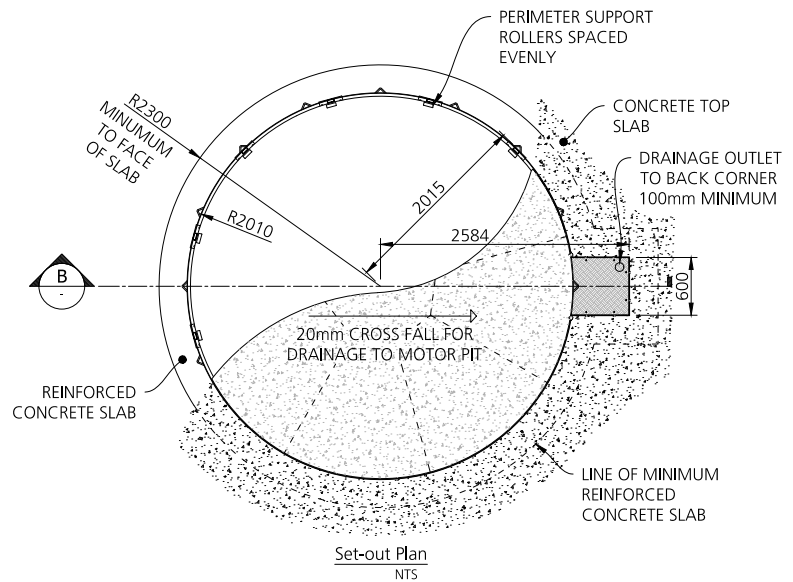

Product Summary

VT-15

Turntable Diameter: 4.0m

Turntable Capacity: 4.0 ton

Frame Finish: Hot dipped galvanised

Deck Finish: 75mm provision for concrete

Turntable Controls: Motorised as standard, forward/reverse with manual push button and remote control.

Brief Description: This rotating car turntable is the perfect parking solution for any sedan or 4WD vehicle. In fact, difficult parking in limited spaces is now as easy as the press of a button. This motorised turntable will quietly rotate your cars up to 360° and remote controls are available for all models. A parking solution that is also beautiful to look at, the concrete finish can be customised to blend into the surrounding environment.

© Copyright Spacepark Global Pty Ltd. Please note that by using this drawing in any format, you accept that Spacepark owns the copyright. You are licensed to use this drawing for any Spacepark turntable on which Spacepark are tendering, and you shall not knowingly allow others to copy this drawing. Obtain appropriate licences from Spacepark if you (or anyone employed or engaged by you) intend to use the intellectual property rights of Spacepark in performing your obligations under any contract. Spacepark reserves the right to amend specifications without notice for product improvement.

A U S T R A L I A | C A N A D A | E U R O P E | N E W Z E A L A N D | U N I T E D K I N G D O M | U S A

TOLL FREE: 1800 689 890 P: 1300 640 070 F: 1300 640 072 W: spacepark.com PO Box 6005, Baulkham Hills BC, NSW 2153, Australia
SPACEPARK GLOBAL PTY LTD. ABN. 38 089 309 181

SPA006_PS