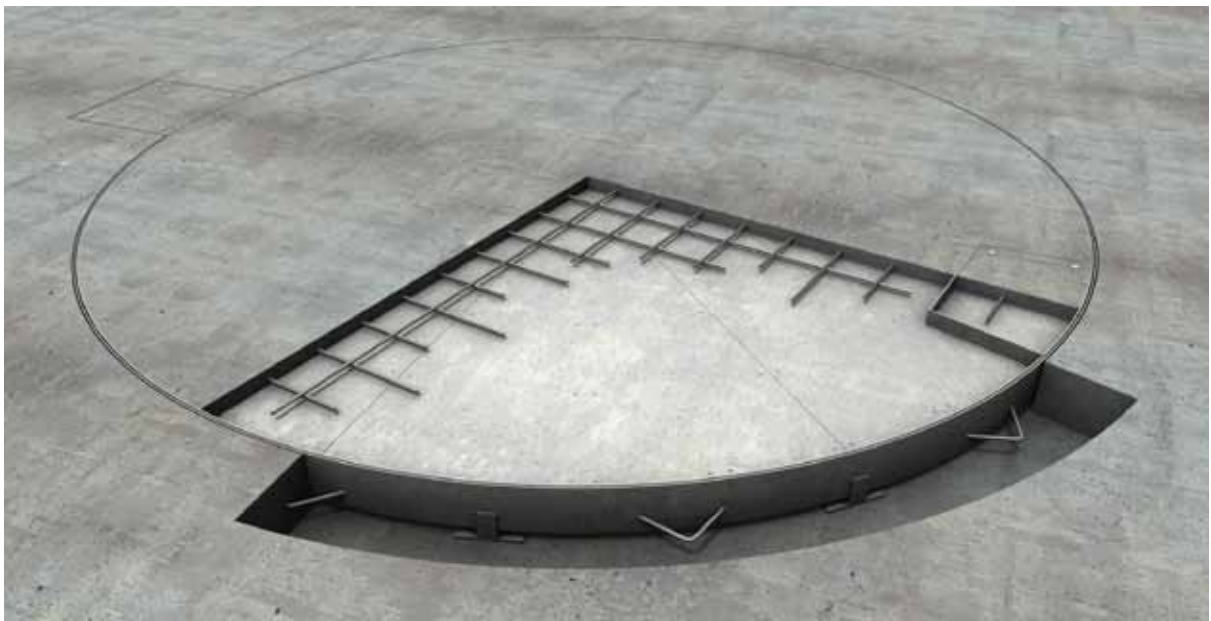

# VT-15

**Turntable Diameter:** 4.0m

**Turntable Capacity:** 4.0 ton

**Frame Finish:** Hot dipped galvanised

**Deck Finish:** 75mm provision for concrete

**Turntable Controls:** Motorised as standard, forward/reverse with manual push button and remote control.

**Brief Description:** This rotating car turntable is the perfect parking solution for any sedan or 4WD vehicle. In fact, difficult parking in limited spaces is now as easy as the press of a button. This motorised turntable will quietly rotate your cars up to 360° and remote controls are available for all models. A parking solution that is also beautiful to look at, the concrete finish can be customised to blend into the surrounding environment.