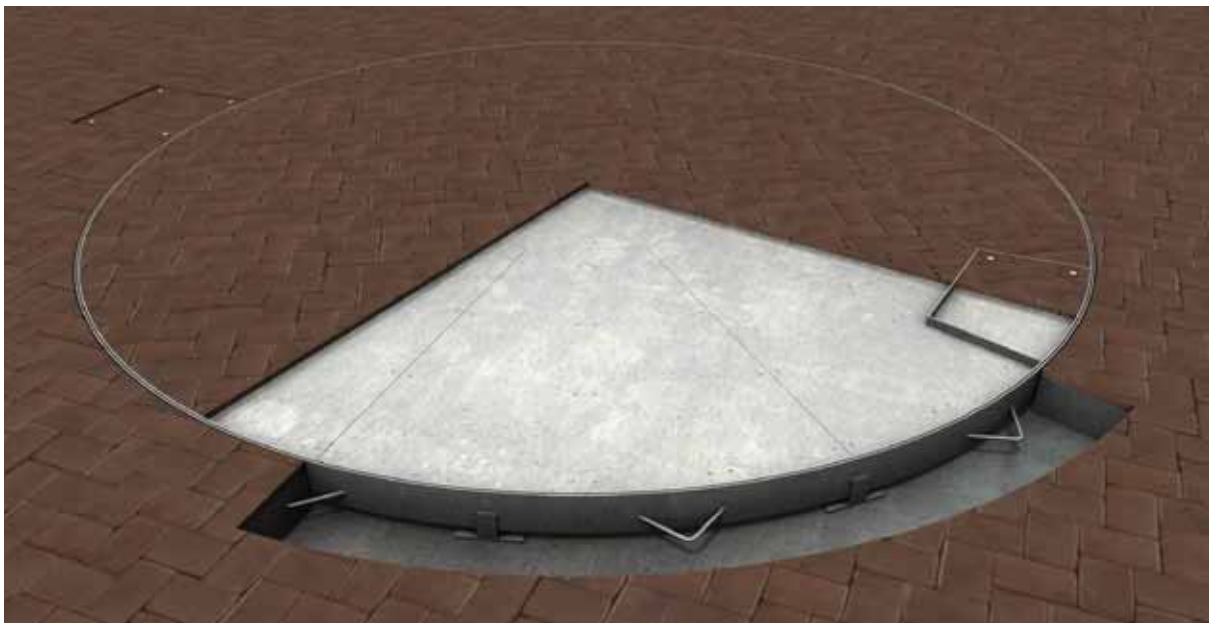

# VT-22

**Turntable Diameter:** 4.5m

**Turntable Capacity:** 4.0 ton

**Frame Finish:** Hot dipped galvanised

**Deck Finish:** Custom tile depth provision

**Turntable Controls:** Motorised as standard, forward/reverse with manual push button and remote control.

**Brief Description:** This rotating car turntable is the perfect parking solution for any sedan or 4WD vehicle. In fact, difficult parking in limited spaces is now as easy as the press of a button. This motorised turntable will quietly rotate your cars up to 360° and remote controls are available for all models. A parking solution that is also beautiful to look at, the tile finish can be customised to blend into the surrounding environment or become a feature of your design.