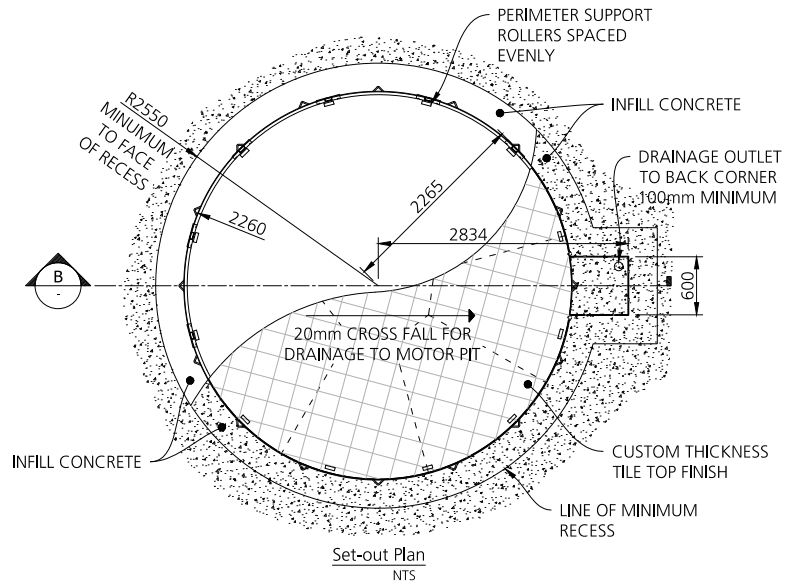

Product Summary

VT-22

Turntable Diameter: 4.5m

Turntable Capacity: 4.0 ton

Frame Finish: Hot dipped galvanised

Deck Finish: Custom tile depth provision

Turntable Controls: Motorised as standard, forward/reverse with manual push button and remote control.

Brief Description: This rotating car turntable is the perfect parking solution for any sedan or 4WD vehicle. In fact, difficult parking in limited spaces is now as easy as the press of a button. This motorised turntable will quietly rotate your cars up to 360° and remote controls are available for all models. A parking solution that is also beautiful to look at, the tile finish can be customised to blend into the surrounding environment or become a feature of your design.

© Copyright Spacepark Global Pty Ltd. Please note that by using this drawing in any format, you accept that Spacepark owns the copyright. You are licensed to use this drawing for any Spacepark turntable on which Spacepark are tendering, and you shall not knowingly allow others to copy this drawing. Obtain appropriate licences from Spacepark if you (or anyone employed or engaged by you) intend to use the intellectual property rights of Spacepark in performing your obligations under any contract. Spacepark reserves the right to amend specifications without notice for product improvement.

A U S T R A L I A | C A N A D A | E U R O P E | N E W Z E A L A N D | U N I T E D K I N G D O M | U S A

TOLL FREE: 1800 689 890 P: 1300 640 070 F: 1300 640 072 W: spacepark.com PO Box 6005, Baulkham Hills BC, NSW 2153, Australia
SPACEPARK GLOBAL PTY LTD. ABN. 38 089 309 181

SPA006_P5