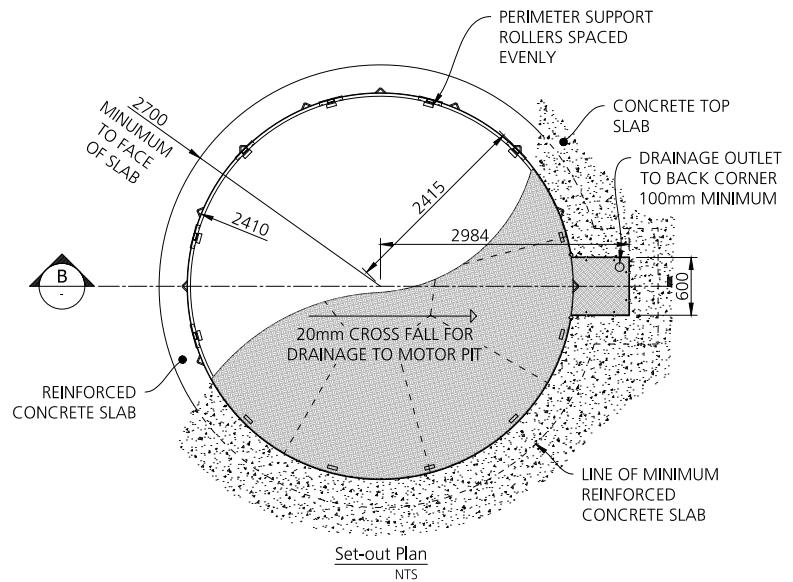

Product Summary

VT-31

Turntable Diameter: 4.8m

Turntable Capacity: 4.0 ton

Frame Finish: Hot dipped galvanised

Deck Finish: Galvanised chequerplate

Turntable Controls: Motorised as standard, forward/reverse with manual push button and remote control.

Brief Description: This rotating car turntable is the perfect parking solution for any sedan or 4WD vehicle. In fact, difficult parking in limited spaces is now as easy as the press of a button. This motorised turntable will quietly rotate your cars up to 360° and remote controls are available for all models. Your parking problems will be solved and a galvanised finish gives you a hardwearing framework that will stay rust-free.