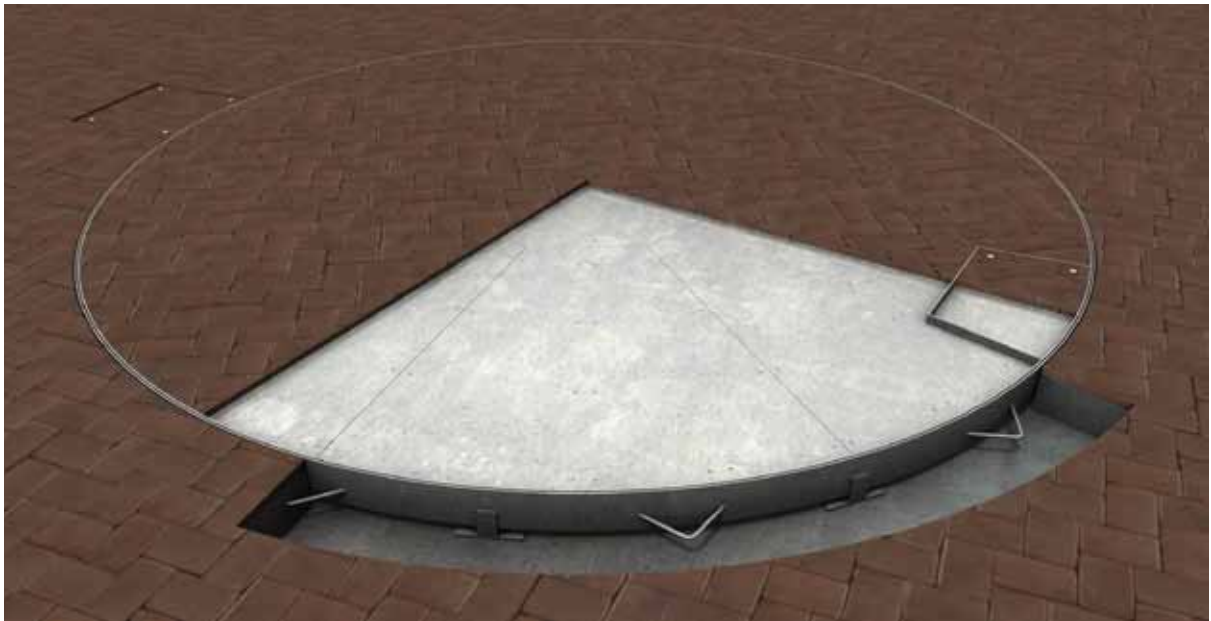

Product Summary

VT-41

Turntable Diameter: 4.8m

Turntable Capacity: 4.0 ton

Frame Finish: Hot dipped galvanised

Deck Finish: Custom tile depth provision

Turntable Controls: Motorised as standard, forward/reverse with manual push button and remote control.

Brief Description: This rotating car turntable is the perfect parking solution for any sedan or 4WD vehicle. In fact, difficult parking in limited spaces is now as easy as the press of a button. This motorised turntable will quietly rotate your cars up to 360° and remote controls are available for all models. A parking solution that is also beautiful to look at, the tile finish can be customised to blend into the surrounding environment or become a feature of your design.