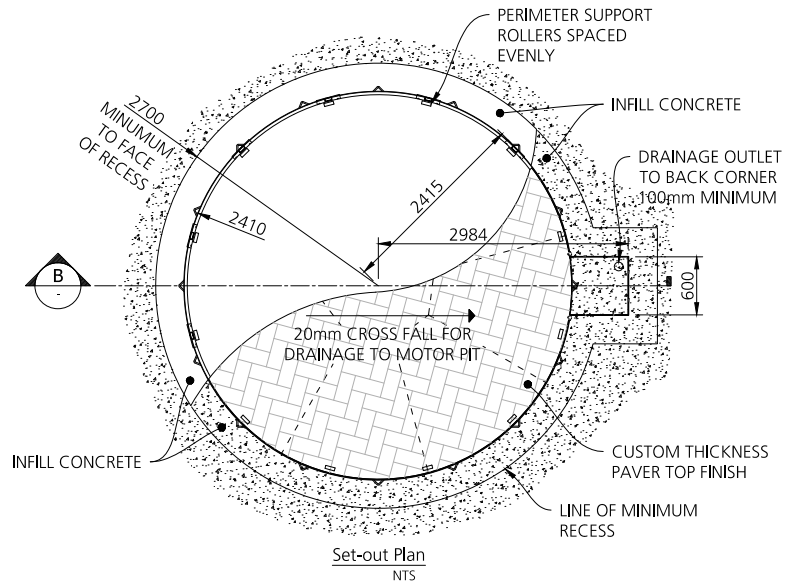

Product Summary

VT-41

Turntable Diameter: 4.8m

Turntable Capacity: 4.0 ton

Frame Finish: Hot dipped galvanised

Deck Finish: Custom tile depth provision

Turntable Controls: Motorised as standard, forward/reverse with manual push button and remote control.

Brief Description: This rotating car turntable is the perfect parking solution for any sedan or 4WD vehicle. In fact, difficult parking in limited spaces is now as easy as the press of a button. This motorised turntable will quietly rotate your cars up to 360° and remote controls are available for all models. A parking solution that is also beautiful to look at, the tile finish can be customised to blend into the surrounding environment or become a feature of your design.