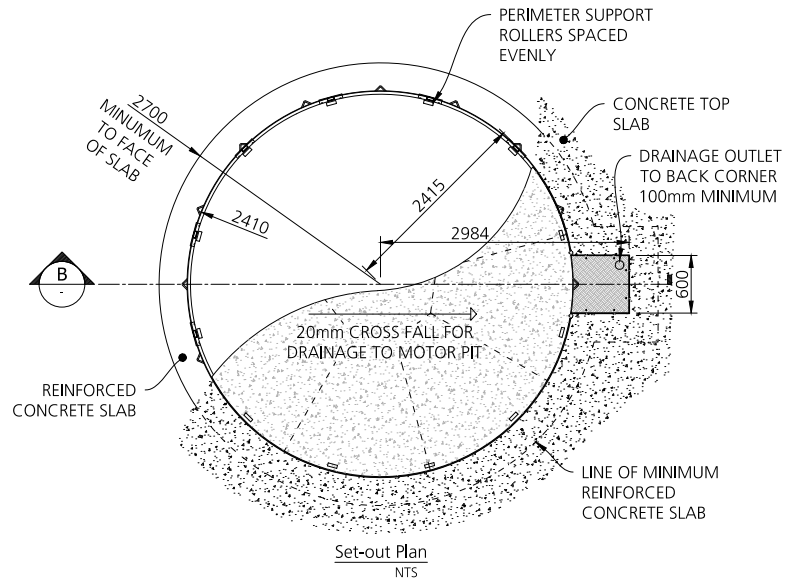

Product Summary

VT-42

Turntable Diameter: 4.8m

Turntable Capacity: 4.0 ton

Frame Finish: Hot dipped galvanised

Deck Finish: 75mm Provision for concrete

Turntable Controls: Motorised as standard, forward/reverse with manual push button and remote control.

Brief Description: This rotating car turntable is the perfect parking solution for any sedan or 4WD vehicle. In fact, difficult parking in limited spaces is now as easy as the press of a button. This motorised turntable will quietly rotate your cars up to 360° and remote controls are available for all models. A parking solution that is also beautiful to look at, the concrete finish can be customised to blend into the surrounding environment.