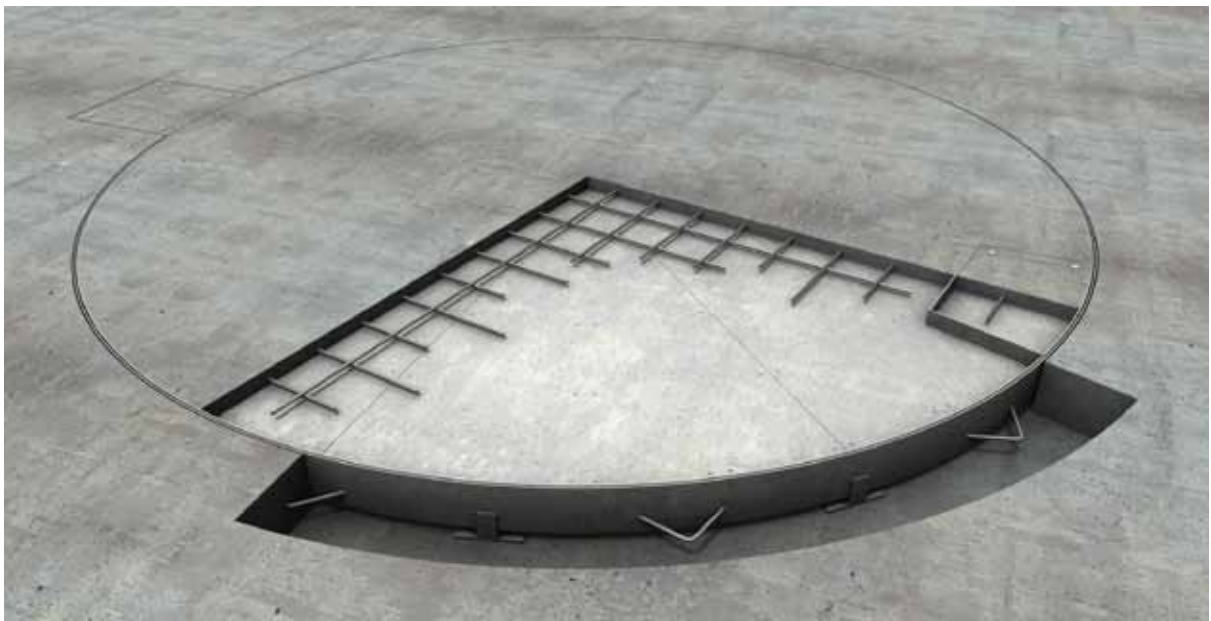

Product Summary

VT-42

Turntable Diameter: 4.8m

Turntable Capacity: 4.0 ton

Frame Finish: Hot dipped galvanised

Deck Finish: 75mm Provision for concrete

Turntable Controls: Motorised as standard, forward/reverse with manual push button and remote control.

Brief Description: This rotating car turntable is the perfect parking solution for any sedan or 4WD vehicle. In fact, difficult parking in limited spaces is now as easy as the press of a button. This motorised turntable will quietly rotate your cars up to 360° and remote controls are available for all models. A parking solution that is also beautiful to look at, the concrete finish can be customised to blend into the surrounding environment.