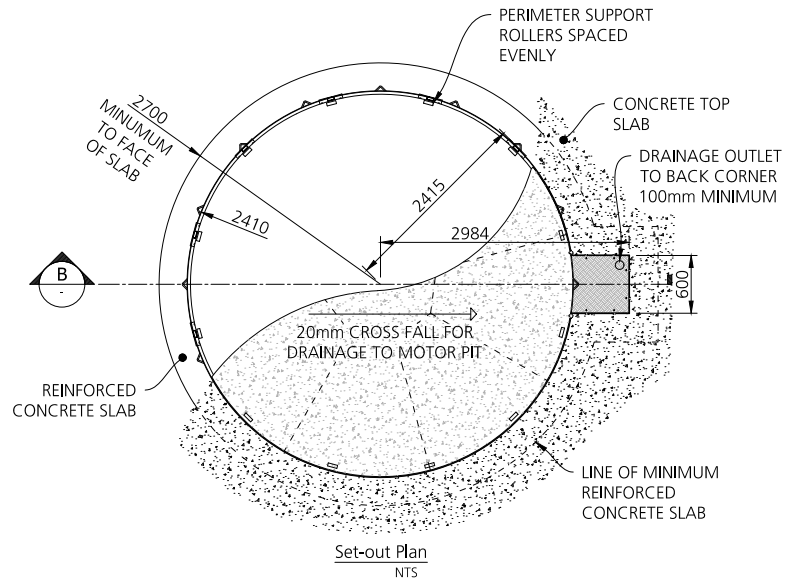

Product Summary

VT-43

Turntable Diameter: 4.8m

Turntable Capacity: 4.0 ton

Frame Finish: Hot dipped galvanised

Deck Finish: 100mm Provision for concrete

Turntable Controls: Motorised as standard, forward/reverse with manual push button and remote control.

Brief Description: This rotating car turntable is the perfect parking solution for any sedan or 4WD vehicle. In fact, difficult parking in limited spaces is now as easy as the press of a button. This motorised turntable will quietly rotate your cars up to 360° and remote controls are available for all models. A parking solution that is also beautiful to look at, the concrete finish can be customised to blend into the surrounding environment.