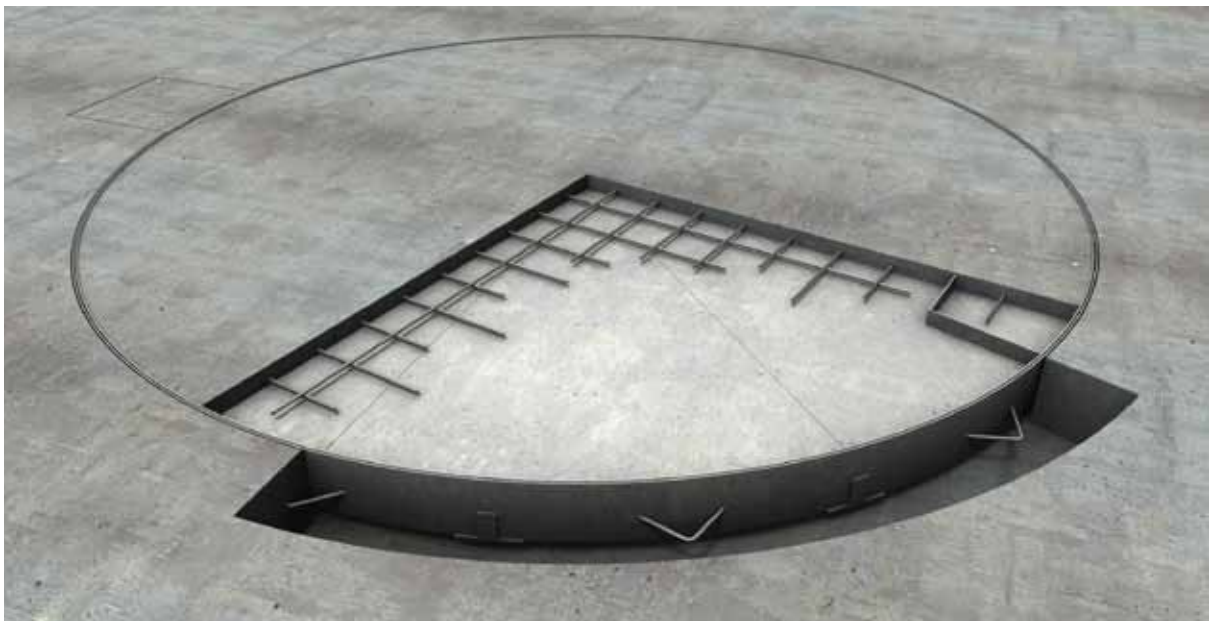

Product Summary

VT-43

Turntable Diameter: 4.8m

Turntable Capacity: 4.0 ton

Frame Finish: Hot dipped galvanised

Deck Finish: 100mm Provision for concrete

Turntable Controls: Motorised as standard, forward/reverse with manual push button and remote control.

Brief Description: This rotating car turntable is the perfect parking solution for any sedan or 4WD vehicle. In fact, difficult parking in limited spaces is now as easy as the press of a button. This motorised turntable will quietly rotate your cars up to 360° and remote controls are available for all models. A parking solution that is also beautiful to look at, the concrete finish can be customised to blend into the surrounding environment.