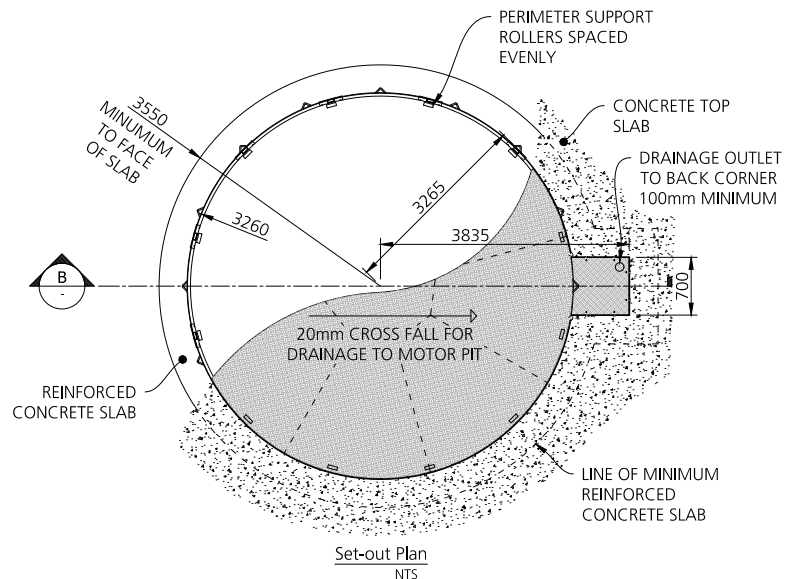

Product Summary

VT-59

Turntable Diameter: 6.5m

Turntable Capacity: 10.0 ton

Frame Finish: Hot dipped galvanised

Deck Finish: Galvanised chequerplate

Turntable Controls: Motorised as standard, forward/reverse with manual push button and remote control.

Brief Description: This rotating truck turntable is the perfect parking solution for any standard medium sized truck. In fact, difficult parking in limited spaces is now as easy as the press of a button. This motorised turntable will quietly rotate your truck up to 360° and remote controls are available for all models. Your parking problems will be solved and a galvanised finish gives you a hardwearing framework that will stay rust-free.